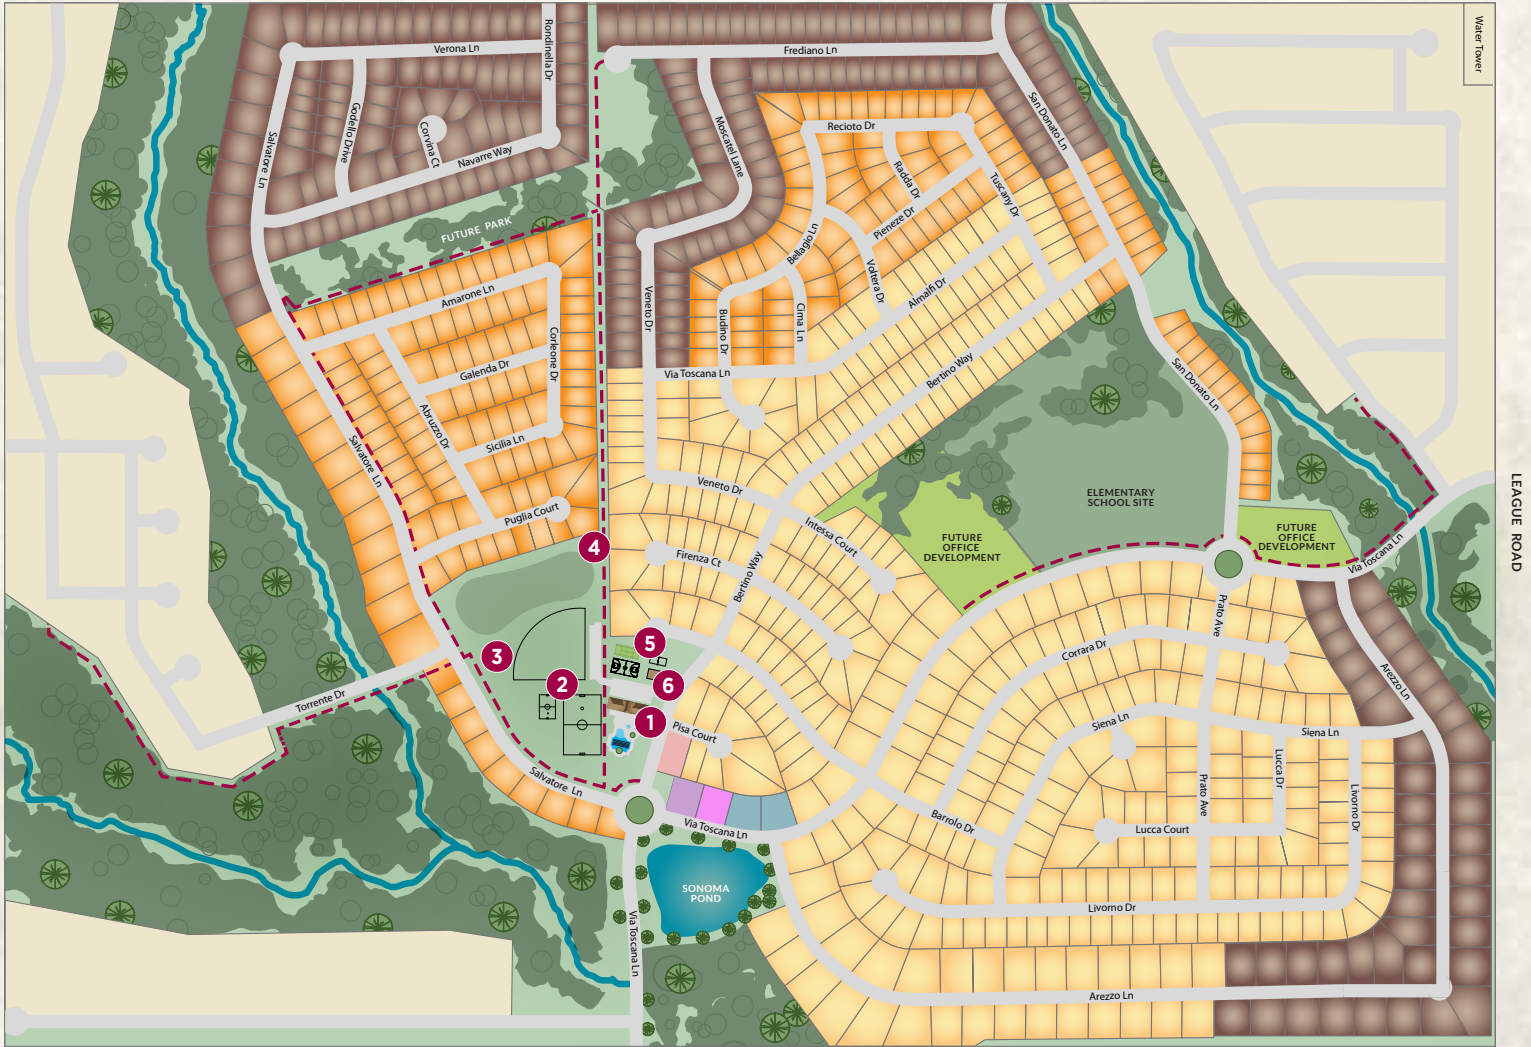

Sonoma Verde

EDWARDS ROAD

Water Tower

LEAGUE ROAD

Development Phase

- Phase 1
- Phase 2
- Phase 4 **OPENING SUMMER 2021**
- Future Residential
- Future Commercial

Model Homes

- Highland Homes
- CastleRock Communities
- Altura Homes
- Bloomfield Homes

Amenities

- 1. Amenity Center**
 - Clubhouse/Cabana
 - Resort Pool
 - Kid's Pool
 - 2. Sports Fields**
 - Baseball Field - Spring 2021
 - Soccer Fields - Spring 2021
 - 3. Open Play Area**
 - 4. Future Dog Park**
 - 5. Sports Courts**
 - Tennis Court
 - Full-Court Basketball
 - Sand Volleyball
 - 6. Playground**
- Trail
- - - Future Trail

Disclaimer: Map not to scale. This community map is for illustration purposes only, based upon current development concepts, which are subject to change without notice. No guarantee is made that the features depicted will be built, or, if built, will be as depicted.

STATE HIGHWAY 205