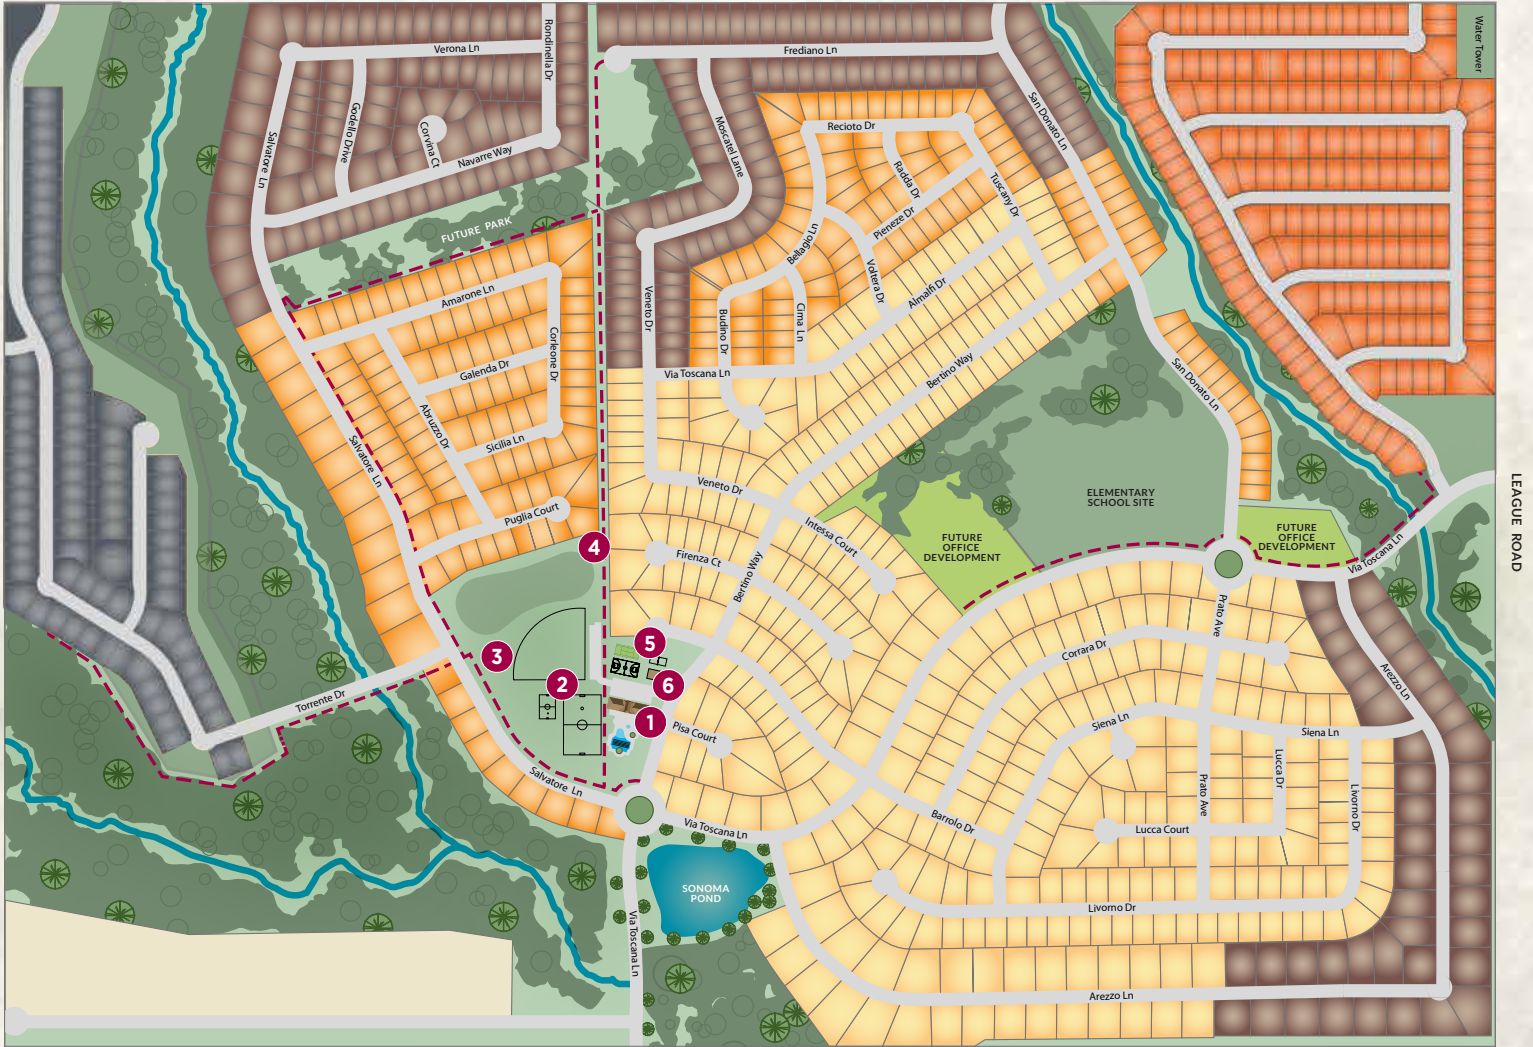

Sonoma Verde

EDWARDS ROAD

LEAGUE ROAD

Development Phase

- Phase 1
- Phase 2
- Phase 3
- Phase 4 **NOW SELLING**
- Phase 5
- Future Residential
- Future Commercial

Model Homes

- Highland Homes
- CastleRock Communities
- Perry Homes
- Bloomfield Homes

Amenities

- 1. Amenity Center**
Clubhouse/Cabana
Resort Pool
Kid's Pool
 - 2. Sports Fields**
Baseball Field
Soccer Fields
 - 3. Open Play Area**
 - 4. Future Dog Park**
 - 5. Sports Courts**
Tennis Court
Full-Court Basketball
Sand Volleyball
 - 6. Playground**
- Trail
- - - Future Trail

Disclaimer: Map not to scale. This community map is for illustration purposes only, based upon current development concepts, which are subject to change without notice. No guarantee is made that the features depicted will be built, or, if built, will be as depicted.

STATE HIGHWAY 205