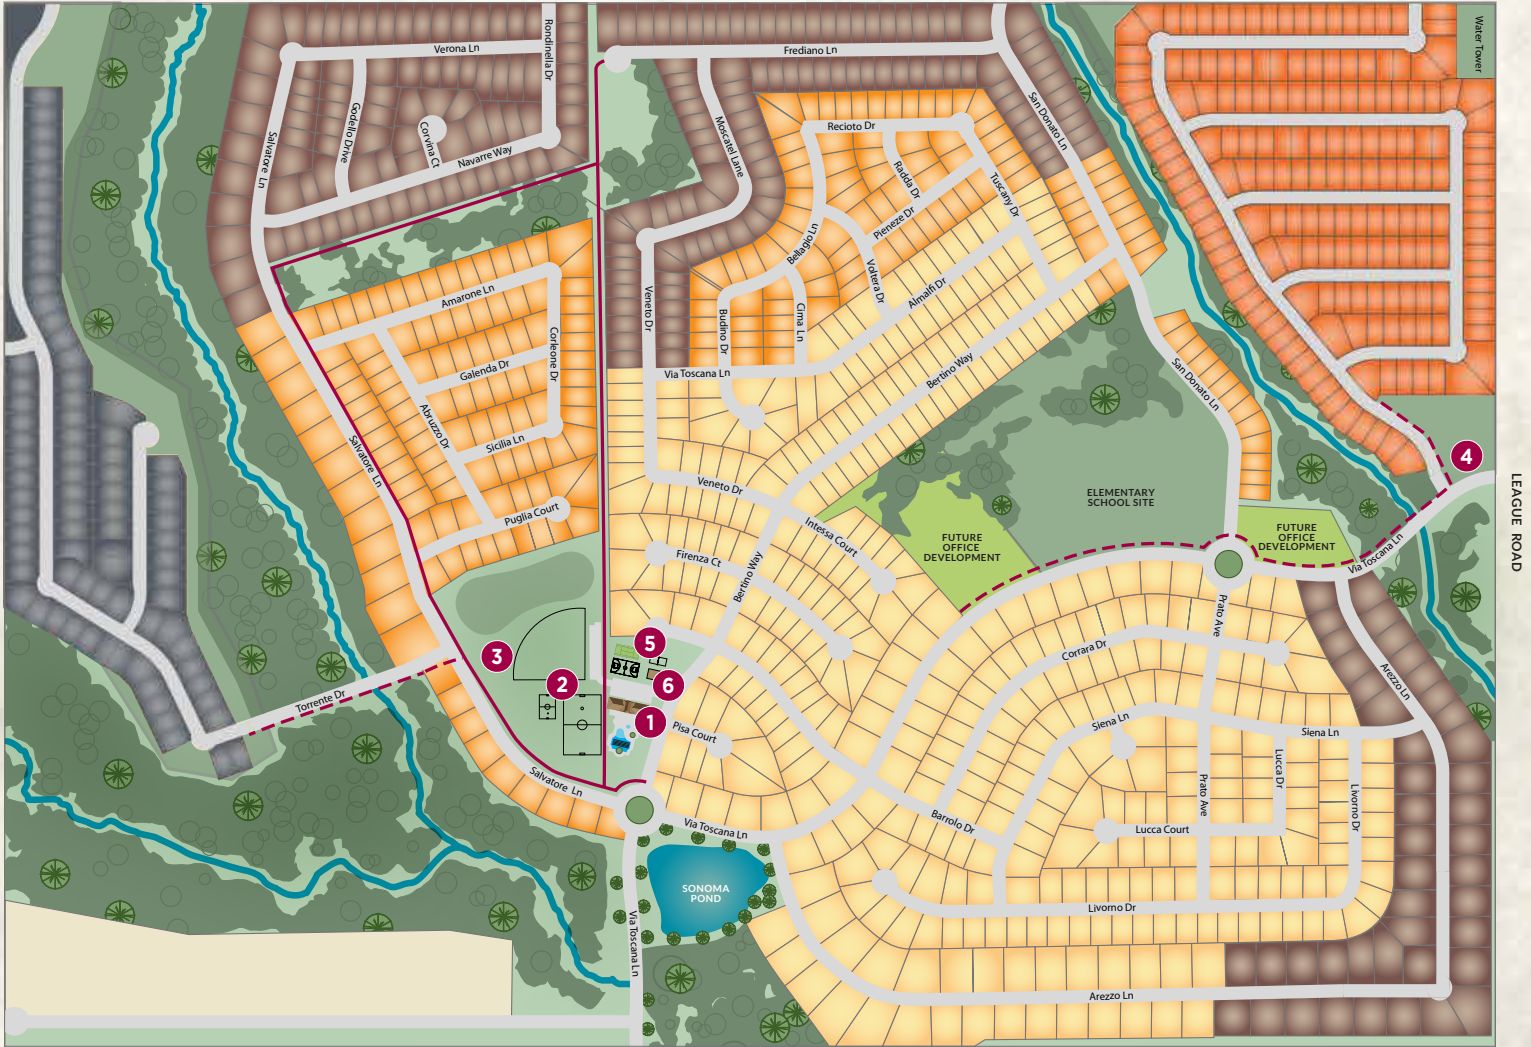

Sonoma Verde

EDWARDS ROAD

LEAGUE ROAD

Development Phase

- Phase 1
- Phase 2
- Phase 3 (Future)
- Phase 4 **NOW SELLING**
- Phase 5 (Future)
- Future Residential
- Future Commercial

Model Homes

- Highland Homes
- CastleRock Communities
- Perry Homes
- Bloomfield Homes

Amenities

- 1. Amenity Center**
 - Clubhouse/Cabana
 - Resort Pool
 - Kid's Pool
 - 2. Sports Fields**
 - Baseball Field
 - Soccer Fields
 - 3. Open Play Area**
 - 4. Future Dog Park/Amenity Area**
 - 5. Sports Courts**
 - Tennis Court
 - Full-Court Basketball
 - Sand Volleyball
 - 6. Playground**
- Trail
- - - Future Trail

Disclaimer: Map not to scale. This community map is for illustration purposes only, based upon current development concepts, which are subject to change without notice. No guarantee is made that the features depicted will be built, or, if built, will be as depicted.

STATE HIGHWAY 205